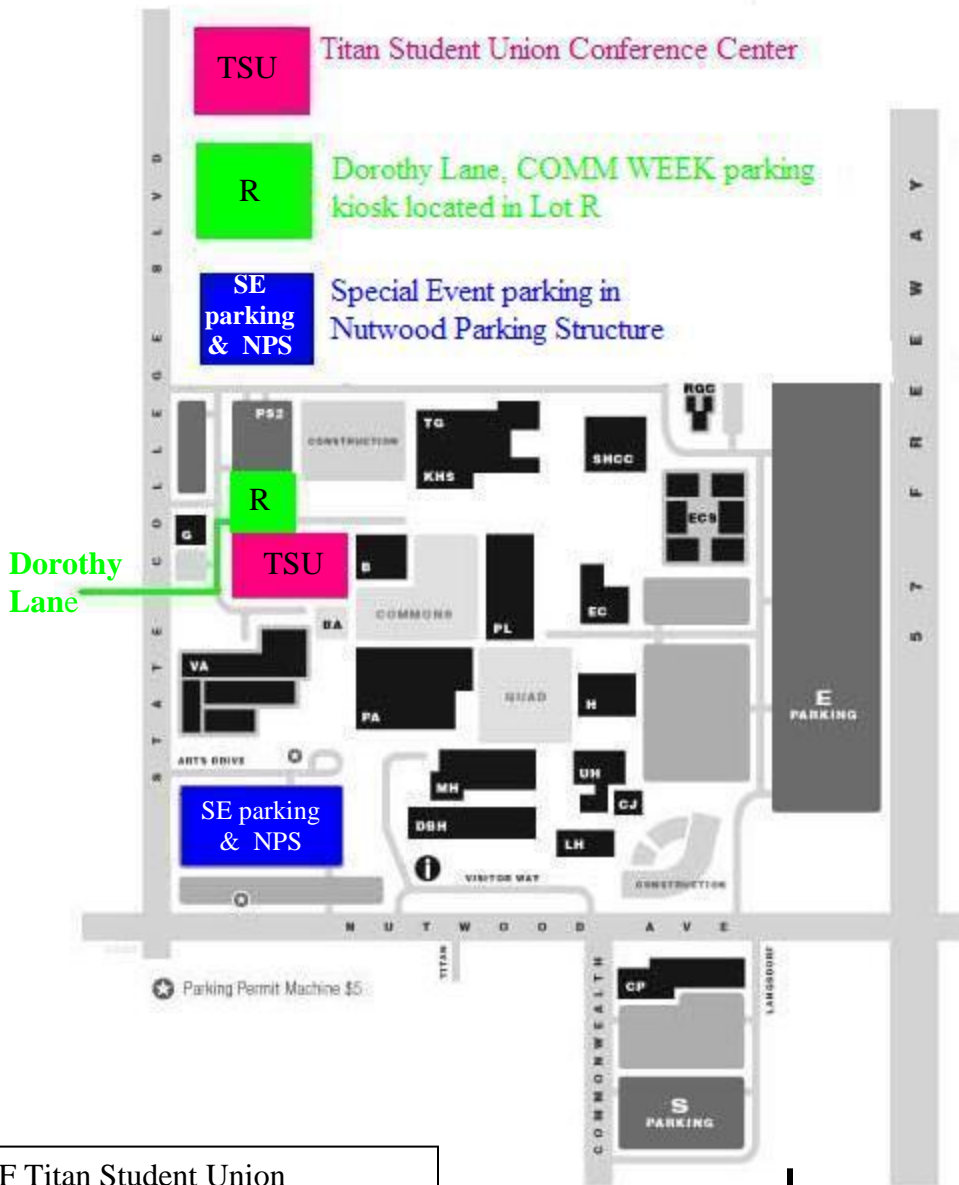

CAMPUS MAP

– Comm Week Professor for the Day –

CSUF Titan Student Union
 800 N. State College Blvd.
 Fullerton, CA 92831
COMM WEEK PARKING KIOSK